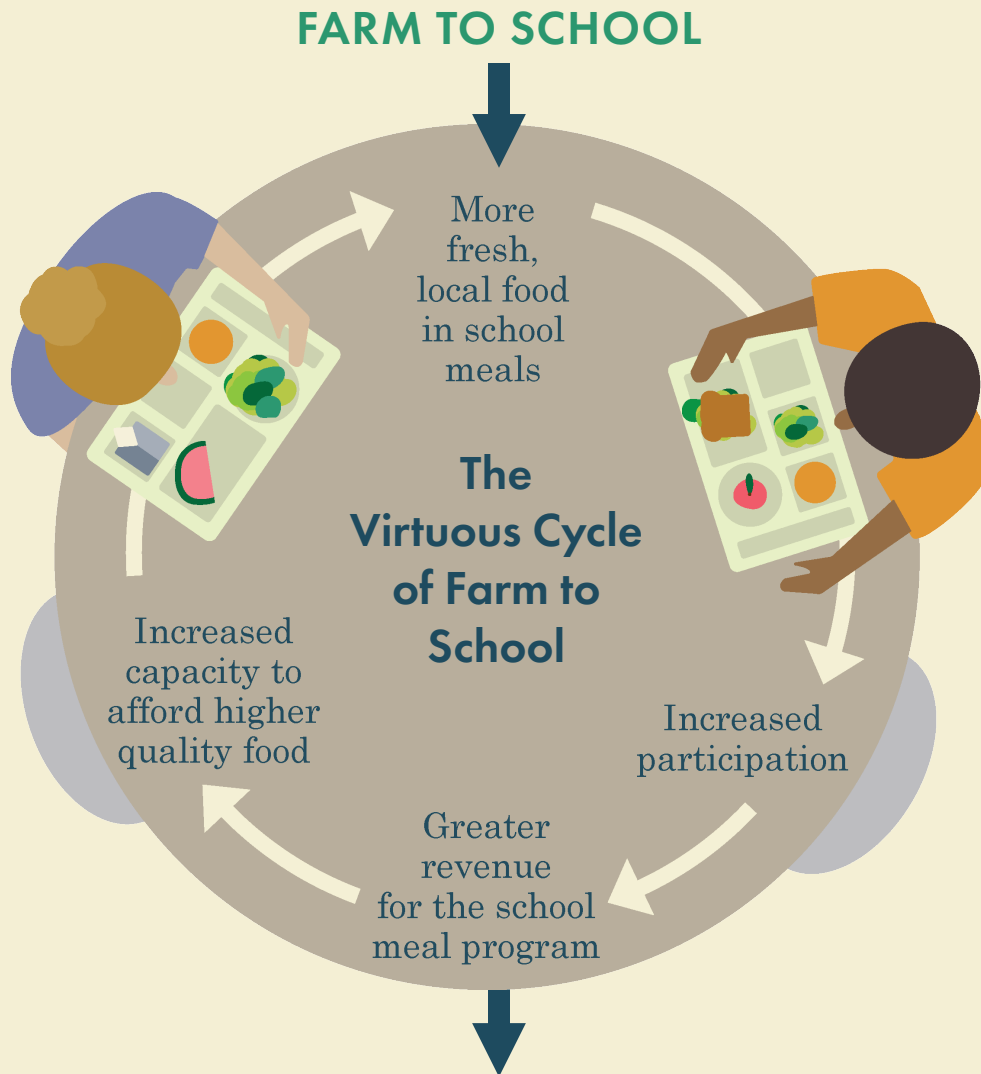

# The Virtuous Cycle of Farm to School & School Meal Programs

HOW FARM TO SCHOOL CAN IMPACT SCHOOL NUTRITION PROGRAMS

## THE RESULTS:

- Supports local economy
- Improved student learning
- Increased attendance
- Improved math scores
- Decrease in reported behavior incidents & nurse visits

VERMONT  
FARM TO SCHOOL  
NETWORK